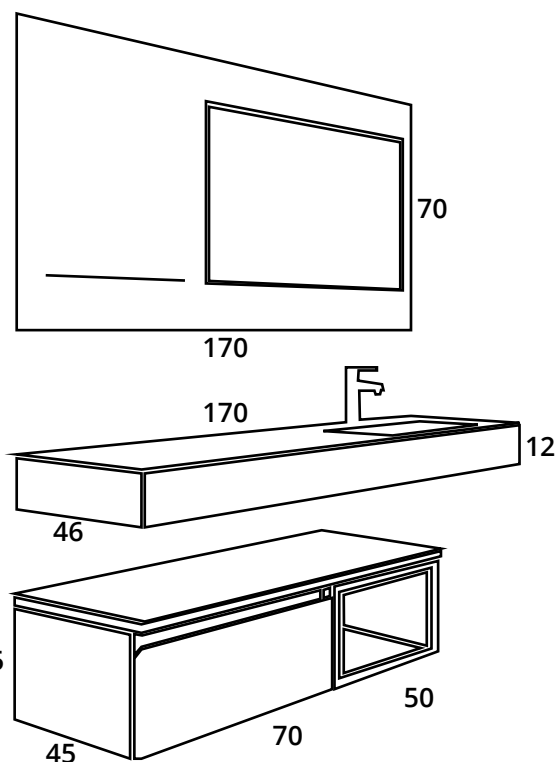

modular **XXL 170 cm**

- ENCIMERA APOYO ETERNAL BASIN CON 1 LAVABO INTEGRADO 1 SENO DERECHA 120 MM. ROBLE MONTSENY 170x46 cm.
- ESPEJO WOOD LED ESTANTE 170x70 cm. GRIS CLARO DUROXOL
- BAJO SUSPENDIDO **XXL** 1 CAJÓN 70x45 cm. H. 25 cm. GRIS CLARO DUROXOL / GRIS OSCURO DUROXOL. TIRADOR MAGLIA LISTÓN GRIS CLARO DUROXOL.
- BAJO ESTANTE DECORATIVO **XXL** 50X45 H:25 GRIS CLARO DUROXOL.
- ENCIMERA APOYO LAMINADA 19 MM GRIS CLARO DUROXOL 120X45 cm.

- *ETERNAL COUNTERTOP BASIN 120 MM WITH 1 WASHBASIN RIGHT ROBLE MONTSENY 170x46 cm.*
- *MIRROR WOOD LED SHELF 170x70 cm. GRIS CLARO DUROXOL.*
- *SIDE BASE **XXL** UNITS 1 DRAWER 70x45 cm. H. 25 cm. GRIS CLARO DUROXOL / GRIS OSCURO DUROXOL. HANDLE MAGLIA RIBBON GRIS CLARO DUROXOL*
- *OPEN COMPARTIMENT UNDER WALL CABINET **XXL** 50X45 H:25 GRIS CLARO DUROXOL.*
- *LAMINATED COUNTERTOP 19 MM GRIS CLARO DUROXOL 120X45 cm.*