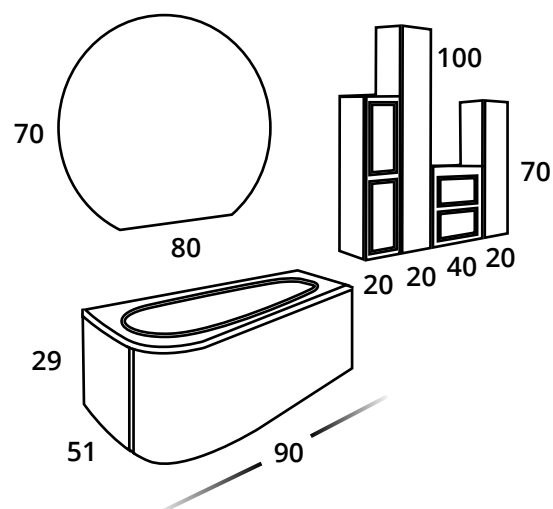

Compacto LOOP 90 cm

- COMPACTO SUSPENDIDO **LOOP** 1 CAJÓN 90x51 cm. H.29 cm. CURRY DUROXOL TIR. PUSH.
- LAVABO MOD. **LOOP** POLICUARZO 90x51 cm. BLANCO BRILLO.
- ESPEJO ECLIPSE CON LED Y BLUETOOTH 80x70 cm.
- COLGAR DECORATIVO **STACK** 1 ESTANTE DE MADERA 20x14,7 cm. H.70 cm. BLANCO DUROXOL.
- COLGAR CON PUERTA **STACK** 2 ESTANTES DE MADERA 20x16,7 cm. H.100 cm. BLANCO DUROXOL / CURRY DUROXOL TIR. PUSH
- COLGAR DECORATIVO **STACK** 1 ESTANTE DE MADERA 40x14,7 cm. H.40 cm. BLANCO DUROXOL.
- COLGAR CON PUERTA **STACK** 1 ESTANTES DE MADERA 20x16,7 cm. H.70 cm. BLANCO DUROXOL / CURRY DUROXOL TIR. PUSH

- WALL HUNG UNIT **LOOP** 1 DRAWER 90x51 cm. H.29 cm. CURRY DUROXOL. HANDLE PUSH
- WASHBASIN MOD. **LOOP** POLICUARZO 90x51 cm. BLANCO BRILLO.
- MIRROR ECLIPSE WITH LED AND BLUETOOTH 80x70 cm.
- OPEN COMPARTMENT UNDER WALL CABINET **STACK** 1 WOODEN SHELF 20x14,7 cm. H.70 cm. BLANCO DUROXOL.
- WALL CABINET **STACK** 1 DOOR, 2 WOODEN SHELVES 20x16,7 cm. H.100 cm. BLANCO DUROXOL / CURRY DUROXOL. HANDLE PUSH.
- OPEN COMPARTMENT UNDER WALL CABINET **STACK** 1 WOODEN SHELF 40x14,7 cm. H.40 cm. BLANCO DUROXOL.
- WALL CABINET **STACK** 1 DOOR, 1 WOODEN SHELF 20x16,7 cm. H.70 cm. BLANCO DUROXOL / CURRY DUROXOL. HANDLE PUSH.