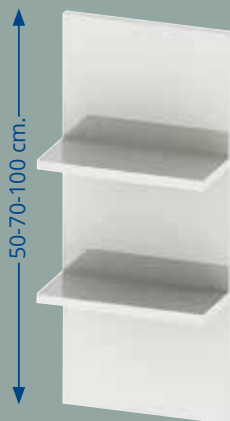

MEDIDA - measure	
ancho - length	Desde - from: 15 cm. - Hasta - to: 90 cm.
alto - height	Desde - from: 15 cm. - Hasta - to: 100 cm.
fondo - width	Desde - from: 12 cm. - Hasta - to: 20 cm.

ESTANTE DECORATIVO DE MADERA - Wooden shelf decorative