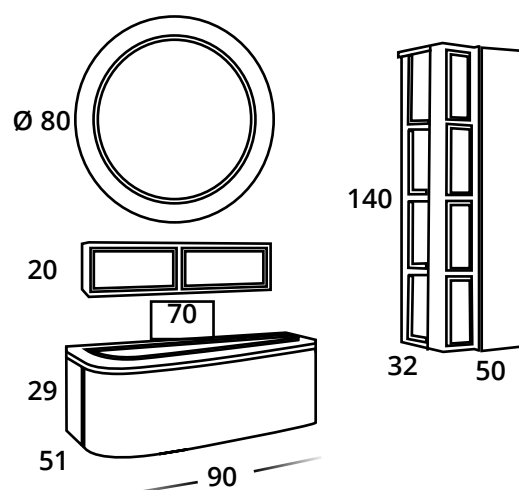

Compacto LOOP 90 cm

- COMPACTO SUSPENDIDO **LOOP** 1 CAJÓN 90x51 cm. H.29 cm. RECHAPADO NOGAL AMERICANO TIR. PUSH.
- LAVABO MOD. **LOOP** POLICUARZO 90x51 cm. BLANCO BRILLO.
- ESPEJO ROUND CON LED Ø 80 cm.
- COLGAR DECORATIVO **STACK** 1 ESTANTE DE MADERA 20x14,7 cm. H.70 cm. RECHAPADO NOGAL AMERICANO.
- COLUMNA COLGAR **XXL** 1 PUERTA Y ESTANTE LATERAL ABIERTO 50x32 cm. H.140 cm. RECHAPADO NOGAL AMERICANO / RECHAPADO NOGAL AMERICANO 3 ESTANTES DE CRISTAL

- WALL HUNG UNIT **LOOP** 1 DRAWER 90x51 cm. H.29 cm. NOGAL PLATED HANDLE PUSH.
- WASHBASIN MOD. **LOOP** POLICUARZO 90x51 cm. BLANCO BRILLO.
- MIRROR ROUND CON LED Ø 80 cm.
- OPEN COMPARTMENT UNDER WALL CABINET **STACK** 1 WOODEN SHELF 20x14,7 cm. H.70 cm. NOGAL PLATED.
- COLUMN UNIT **XXL** 1 DOOR, OPEN COMPARTMENT AND SIDE OPEN 50X32 cm. H.140 cm. NOGAL PLATED / NOGAL PLATED. 3 GLASS SHELVES.