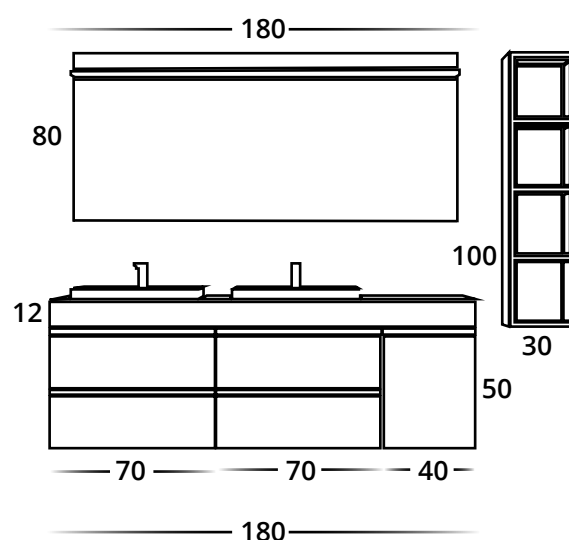

modular **XXL** 180 cm

- ENCIMERA APOYO ETERNAL 120 MM GOLDEN CENIA 180x46 cm.
- ESPEJO CREATIVITY 180x80 cm. PANTALLA HORIZONTAL ILUMINACIÓN LED
- 2 LAVABOS ENCASTRAR MOD. RETRO SOLID SURFACE 55x39 cm
- 2 SOPORTES DE LAVABO **XXL** 2 CAJONES 70x45 cm. H. 50 cm. BLANCO DUROXOL / BLANCO DUROXOL. TIRADOR BISEL BLANCO DUROXOL.
- BAJO SUSPENDIDO **XXL** 1 PUERTA 40x45 cm. H. 50 cm. BLANCO DUROXOL / BLANCO DUROXOL. TIRADOR BISEL BLANCO DUROXOL.
- COLUMNA COLGAR ESTANTE 30x25 cm. H.100 cm. BLANCO DUROXOL.

- *ETERNAL COUNTERTOP 120 MM GOLDEN CENIA 180x46 cm.*
- *MIRROR CREATIVITY 180x80 cm. LED LIGHTING HORIZONTAL*
- *2 WASHBASIN RECESSED MOD. RETRO SOLID SURFACE 55x39 cm.*
- *2 WASH BASIN UNITS **XXL** 2 DRAWERS 70x45 cm. H. 50 cm. BLANCO DUROXOL / BLANCO DUROXOL. HANDLE BISEL BLANCO DUROXOL.*
- *SIDE BASE UNITS **XXL** 1 DOOR 40x45 cm. H. 50 cm. BLANCO DUROXOL / BLANCO DUROXOL. HANDLE BISEL BLANCO DUROXOL.*
- *COLUMN UNITS OPEN COMPARTMENT 30x25 cm. H. 100 cm. BLANCO DUROXOL.*