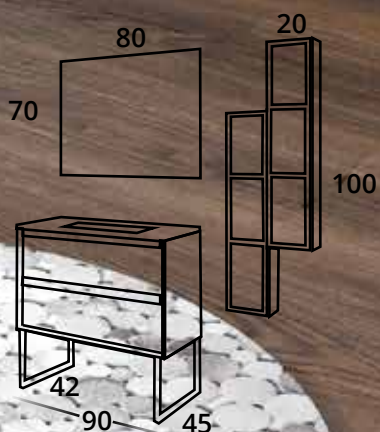

Compacto CÓRCEGA 90 cm

- COMPACTO SUSPENDIDO **CÓRCEGA** 2 CAJONES 90x45 cm. H 58 cm. BLANCO LACADO / BLANCO LACADO TIR. GOLA NEGRO.
- LAVABO MOD. ONIX 1 SENO CENTRADO CERÁMICO 91x46 cm. BLANCO BRILLO.
- JUEGO 2 PATAS DECORATIVAS ALUMINIO LACADO NEGRO "NIVA" 2x2 cm H. 30 cm. FONDO: 42 cm.
- ESPEJO SIDNEY 80x70 cm.
- APLIQUE ÁNGELA LED DE 16 cm.
- 2 COLGAR DECORATIVO **STACK** 2 ESTANTES DE MADERA 20x14,7 cm. H.100 cm. BLANCO LACADO.

- WALL HUNG UNIT **CÓRCEGA** 2 DRAWERS 90x45 cm. H 58 cm. BLANCO LACADO/ BLANCO LACADO. HANDLE GOLA NEGRO.
- CERAMIC WASHBASIN MOD. ONIX 91x46 cm. BLANCO BRILLO.
- SET 2 LEGS "NIVA" ALUMINUM LACQUERED BLACK 2x2 cm H. 30 cm. WIDTH: 42 cm.
- MIRROR SIDNEY 80x70 cm.
- BATHROOM LIGHT ÁNGELA LED OF 16 cm.
- 2 OPEN COMPARTMENT UNDER WALL CABINET **STACK** 2 WOODEN SHELVES 20x14,7 cm. H.100 cm. BLANCO LACADO