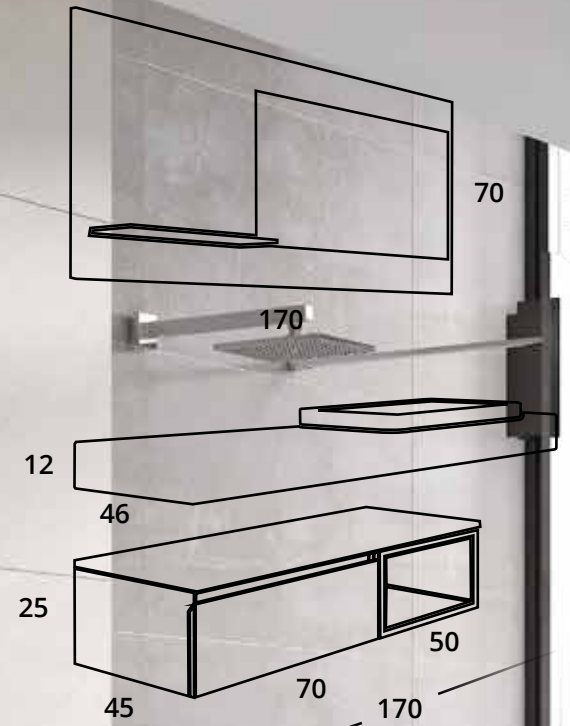

modular **XXL 170 cm**

- ENCIMERA APOYO ETERNAL 120 MM. CEMENTO 170x46 cm.
- BAJO SUSPENDIDO **XXL** 1 CAJÓN 70x45 cm. H. 25 cm. ARENA LACADO / GRIS CLARO LACADO. TIRADOR MAGLIA ARENA LACADO.
- BAJO ESTANTE DECORATIVO **XXL** 50x45 cm. H. 25 cm. ARENA LACADO.
- ENCIMERA DE APOYO LAMINADA 19 MM. GRIS CLARO LACADO 120x45 cm.
- ESPEJO WOOD LED ESTANTE IZQUIERDA 170x70 cm. ARENA LACADO.
- LAVABO ENCASTRAR MOD. RETRO SOLID SURFACE 75x39 cm. BLANCO BRILLO.

- ETERNAL COUNTERTOP 120 MM. CEMENTO 170x46 cm.
- SIDE BASE UNITS **XXL** 1 DRAWER 70x45 cm. H. 25 cm. ARENA LACADO / GRIS CLARO LACADO. HANDLE MAGLIA ARENA LACADO.
- OPEN COMPARTMENT UNDER WALL CABINET 50x45 cm. H. 25 cm. ARENA LACADO.
- LAMINATED COUNTERTOP 19 MM. GRIS CLARO LACADO 120x45 cm.
- MIRROR WOOD LED SHELF LEFT 170x70 cm. ARENA LACADO.
- WASHBASIN RECESSED MOD. RETRO SOLID SURFACE 75x39 cm. BLANCO BRILLO.