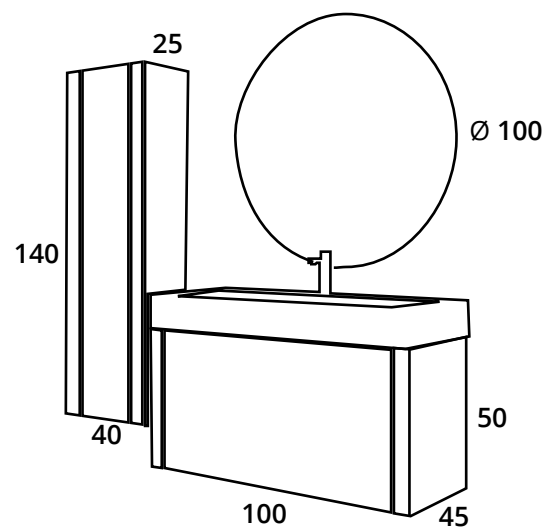

KLASS ACABADOS ETERNAL

- CALACATTA • MADERA VIEJA • COBRE • NEGRO • BLANCO
- CEMENTO • MARQUINA • ROBLE MONTSENY • GOLDEN CENIA
- HIDRÁULICO GRIS • HIDRÁULICO CREMA.