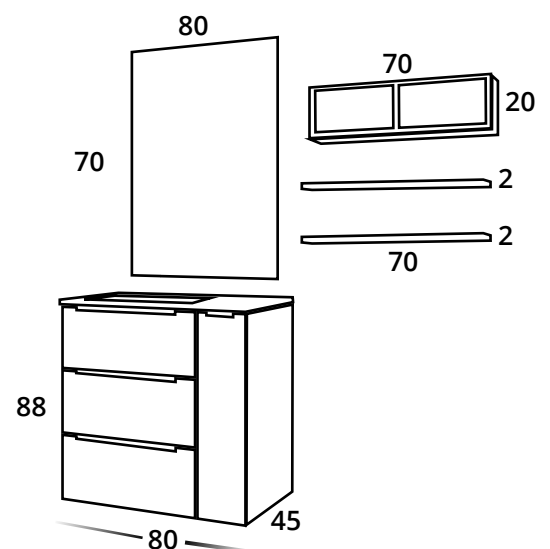

Compacto **BALLET 80 cm**

- COMPACTO CON PATAS **BALLET** 3 CAJONES + 1 PUERTA DERECHA 80x45 cm. H.88 cm. NOGAL LAMINADO / NOGAL LAMINADO TIR. SOLAPADO.
- LAVABO MOD. ÁGATA 1 SENO DESPLAZADO IZQUIERDA SOLID SURFACE 80,5x46 cm. BLANCO BRILLO.
- ESPEJO ARLEQUÍN LED PERIMETRAL 80x70 cm.
- COLGAR DECORATIVO **STACK** 1 ESTANTE DE MADERA 20x14,7 cm. H.70 cm. NOGAL LAMINADO
- 2 ESTANTES DECORATIVO DE MADERA **XXL** CON SOPORTES CROMO 70x15 cm. H. 2 cm. NOGAL LAMINADO.

- FLOOR STANDING UNIT **BALLET** 3 DRAWERS + 1 DOOR RIGHT 80x45 cm. H.88 cm. NOGAL LAMINADO / NOGAL LAMINADO HANDLE SOLAPADO.
- WASHBASIN MOD. ÁGATA LEFT SOLID SURFACE 80,5x46 cm. BLANCO BRILLO.
- MIRROR ARLEQUÍN LED 80x70 cm.
- OPEN COMPARTMENT UNDER WALL CABINET **STACK** 1 WOODEN SHELF 20x14,7 cm. H.70 cm. NOGAL LAMINADO.
- 2 WOODEN SHELVES DECORATIVES **XXL** SUPPORT CHROME 70x15 cm. H. 2 cm. NOGAL LAMINADO.