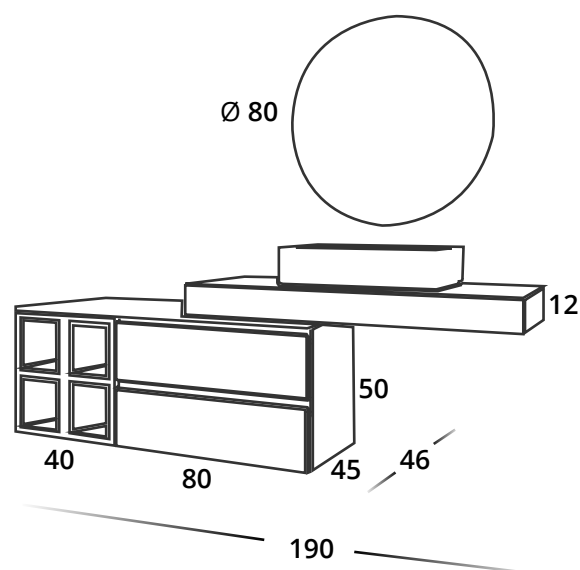

modular **XXL** 190 cm

- ENCIMERA APOYO ETERNAL 120 MM. CALACATTA 120x46 cm.
- ESPEJO ARLEQUÍN REDONDO LED PERIMETRAL Ø 80 cm.
- LAVABO APOYO MOD. AMATISTA 55x38 cm. CERÁMICO.
- ENCIMERA APOYO LAMINADA 19 MM. BISCUIT DUROXOL 120x45 cm.
- BAJO SUSPENDIDO **XXL** 2 CAJONES 80x45 cm. H. 50 cm. BISCUIT DUROXOL / BISCUIT DUROXOL. TIRADOR MAGLIA (su color) / LISTÓN NEGRO DUROXOL.
- 2 BAJO ESTANTE DECORATIVO **XXL** 20x45 H. 50 cm. BLANCO DUROXOL.

- ETERNAL COUNTERTOP CALACATTA 120x46 cm.
- MIRROR ARLEQUÍN ROUND LED Ø 80 cm.
- CERAMIC WASHBASIN SUPPORT MOD. AMATISTA 55x38 cm.
- LAMINATED COUNTERTOP 19 MM BISCUIT DUROXOL 120x46 cm.
- SIDE BASE UNITS **XXL** 2 DRAWERS 80x45 cm. H. 50 cm. BISCUIT DUROXOL / BISCUIT DUROXOL. HANDLE MAGLIA (its color) / RIBBON NEGRO DUROXOL.
- 2 OPEN COMPARTMENT UNDER WALL CABINET **XXL** 20x45 H.50 cm. BLANCO DUROXOL.