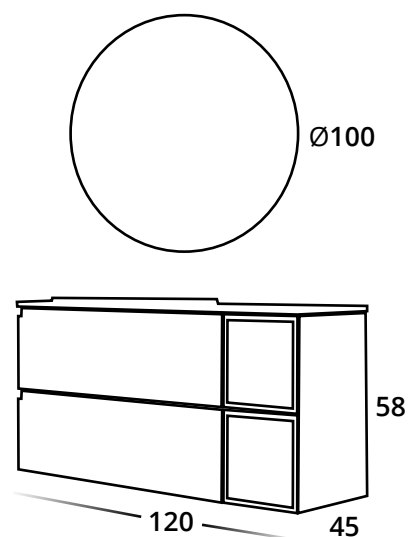

Compacto **BALLET** 120 cm

- COMPACTO SUSPENDIDO **BALLET** 2 CAJONES + 1 DECORATIVO DERECHA 120x45 cm. H.58 cm. BLANCO DUROXOL / ROJO DARK DUROXOL. TIR. MAGLIA LACADO SU COLOR.
- LAVABO MOD. HELEN 1 SENO DESPLAZADO IZQUIERDA SOLID SURFACE 120,5x46 cm. BLANCO BRILLO
- ESPEJO ARLEQUÍN REDONDO LED PERIMETRAL Ø 100 cm.

- WALL HUNG UNIT **BALLET** 2 DRAWERS + 1 OPEN UNIT RIGHT 120x45 cm. H.58 cm. BLANCO DUROXOL / ROJO DARK DUROXOL. HANDLE MAGLIA LACQUERED (its colour).
- WASHBASIN MOD. HELEN LEFT SOLID SURFACE 120,5x46 cm. BLANCO BRILLO
- MIRROR ARLEQUÍN ROUND LED Ø 100 cm.