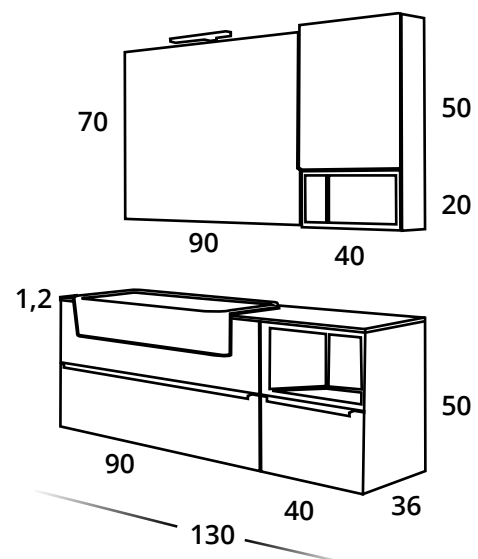

modular **XXL 130 cm**

1. SOPORTE SEMIENCASTRE SUSPENDIDO **XXL** 1 CAJÓN 90x36 cm. H. 50 cm. NORDICO / COGNAC. TIRADOR SOLAPADO.
   - BAJO SUSPENDIDO **XXL** 1 CAJÓN 40x36 cm. H. 25 cm. NORDICO / COGNAC. TIRADOR SOLAPADO.
   - BAJO ESTANTE DECORATIVO **XXL** 40x36 cm. H. 25 cm. NORDICO.
   - MUEBLE COLGAR **XXL** 1 PUERTA 40x15 cm. H. 50 cm. NORDICO / COGNAC. TIR. GOLA OCULTO
   - MUEBLE COLGAR DECORATIVO **XXL** 40x13 cm. H. 20 cm. NORDICO.
   - ESPEJO JAÉN LUNA LISA CON TRASERA 90x70 cm.
   - APLIQUE Nº 25 LED DE 45 cm.
   - ENCIMERA SOLID SURFACE 12 MM. DE 130x36 cm.
   - LAVABO SEMIENCASTRE MOD. RETRO SOLID SURFACE 75x39 cm.
2. ---
3. SEMI RECESSED WASH BASIN **XXL** 1 DRAWER 90x36 cm. H. 50 cm. NORDICO/COGNAC. HANDLE SOLAPADO.
   - SIDE BASE UNITS **XXL** 1 DRAWER 40x36 cm. H. 25 cm. NORDICO/COGNAC. HANDLE SOLAPADO.
   - OPEN COMPARTMENT UNDER WALL CABINET **XXL** 40x36 cm. H. 25 cm. NORDICO.
   - WALL CABINET **XXL** 1 DOOR 40x15 cm. H. 50 cm. NORDICO/COGNAC. HANDLE HIDDEN GOLA.
   - OPEN COMPARTMENT UNDER WALL CABINET **XXL** 40x13 cm. H. 20 cm. NORDICO.
   - MIRROR JAÉN 90x70 cm.
   - BATHROOM LIGHT LED Nº 25 OF 45 cm..
   - SOLID SURFACE COUNTERTOP 12 MM 130x36 cm.
   - WASHBASIN SEMI-RECESSED MOD. RETRO SOLID SURFACE 75x39 cm.