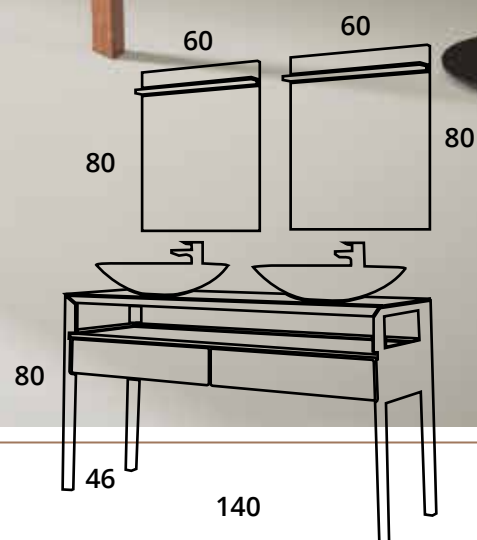

- FLOOR-STANDING UNIT **LEGNO** 2 DRAWERS 140x46 cm. H.80 cm. NOGAL / CURRY DUROXOL HANDLE PUSH.
- 2 WASHBASINS SUPPOR MOD. LEVER OVAL SOLID SURFACE 58x42,2 cm. BLANCO BRILLO
- 2 MIRRORS CREATIVITY 60x80 cm. LED LIGHTING HORIZONTAL