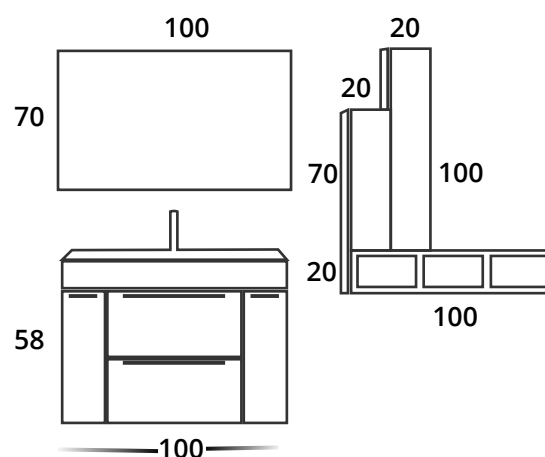

Compacto **BALLET** 100 cm

- COMPACTO SUSPENDIDO **BALLET** 2 PUERTAS + 2 CAJONES CENTRO 100x45 cm. H.58 cm. BLOSON NEGRO / BLOSON NEGRO TIR. SOLAPADO.
- LAVABO MOD. TAHITÍ 1 SENO SOLID SURFACE 100,5x46 cm. BLANCO BRILLO.
- ESPEJO ARLEQUÍN LED PERIMETRAL 100x70 cm.
- COLGAR DECORATIVO **STACK** 2 ESTANTES DE MADERA 20x14,7 cm. H.100 cm. BLOSON NEGRO.
- COLGAR CON PUERTA **STACK** 1 ESTANTE DE MADERA 20x16,7 cm. H. 70 cm. BLOSON NEGRO / BLOSON NEGRO TIR. PUSH
- COLGAR CON PUERTA **STACK** 2 ESTANTE DE MADERA 20x16,7 cm. H. 100 cm. BLOSON NEGRO / BLOSON NEGRO TIR. PUSH

- WALL HUNG UNIT **BALLET** 2 DOORS + 2 DRAWERS CENTRE 100x45 cm. H.58 cm. BLOSON NEGRO / BLOSON NEGRO HANDLE SOLAPADO.
- WASHBASIN MOD. TAHITÍ SOLID SURFACE 100,5X46 cm. BLANCO BRILLO.
- MIRROR ARLEQUÍN LED 100x70 cm.
- OPEN COMPARTMENT UNDER WALL CABINET **STACK** 2 WOODEN SHELVES 20x14,7 cm. H.100 cm. BLOSON NEGRO.
- WALL CABINET **STACK** 1 DOOR, 1 WOODEN SHELF 20X16,7 cm. H. 70 cm. BLOSON NEGRO / BLOSON NEGRO. HANDLE PUSH.
- WALL CABINET **STACK** 1 DOOR, 2 WOODEN SHELVES 20X16,7 cm. H. 100 cm. BLOSON NEGRO / BLOSON NEGRO. HANDLE PUSH.